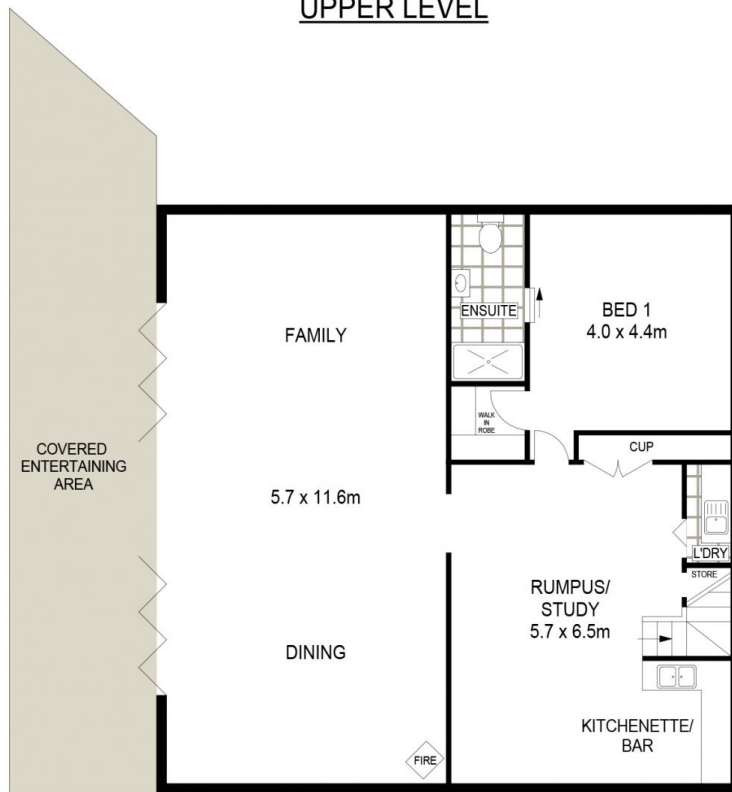

## 6 Grant Bruce Court Mudgee NSW

4 🏠 3 🚗 2 🚗

Commanding an extraordinary elevated position amongst Mudgee's rolling hills with magnificent views over the township and beyond, this huge family home established on 5,064 sqm will not disappoint.

- Main bedroom with triple built in wardrobe, fan and verandah entrance
- Two generous size bedroom, all with ceiling fans and built in robes
- Large kitchen with Caesarstone bench tops, gas cooking and loads of storage
- Multiple living areas ideal for the growing family or to find a quiet place to relax
- Designated bar area downstairs opens to huge entertaining space that flows effortlessly to outside undercover area and firepit
- Oversized room down stairs with attached bathroom and walk in robe
- Modern contemporary family bathroom with double shower head, vanity, bath and separate toilet
- Climate control is catered for with ducted reverse air conditioning, split A/C systems, wood fire heating and ceilings fans

UPPER LEVEL

LOWER LEVEL

6 GRANT BRUCE COURT

MUDGEES

Floor plans and rooms sizes are indicative only