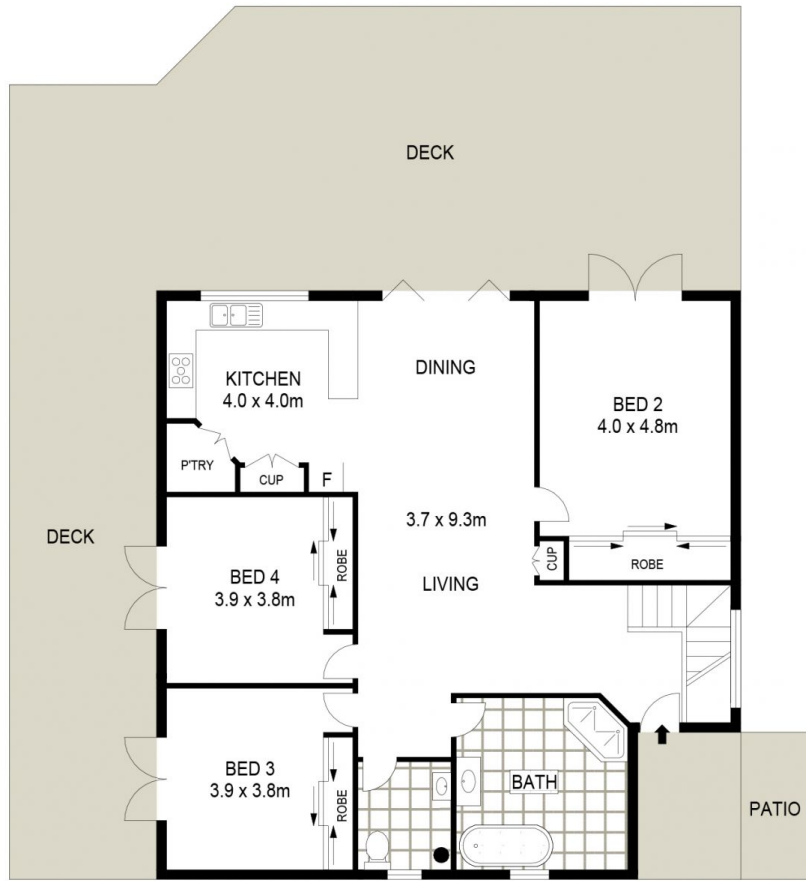

## 6 Grant Bruce Court Mudgee NSW

4 🏠 3 🚗 2 🚗

Commanding an extraordinary elevated position amongst Mudgee's rolling hills with magnificent views over the township and beyond, this huge family home established on 5,064 sqm will not disappoint.

- Main bedroom with triple built in wardrobe, fan and verandah entrance
- Two generous size bedroom, all with ceiling fans and built in robes
- Large kitchen with Caesarstone bench tops, gas cooking and loads of storage
- Multiple living areas ideal for the growing family or to find a quiet place to relax
- Designated bar area downstairs opens to huge entertaining space that flows effortlessly to outside undercover area and firepit
- Oversized room down stairs with attached bathroom and walk in robe
- Modern contemporary family bathroom with double shower head, vanity, bath and separate toilet
- Climate control is catered for with ducted reverse air conditioning, split A/C systems, wood fire heating and ceilings fans

UPPER LEVEL

LOWER LEVEL

6 GRANT BRUCE COURT

MUDGEES

Floor plans and rooms sizes are indicative only