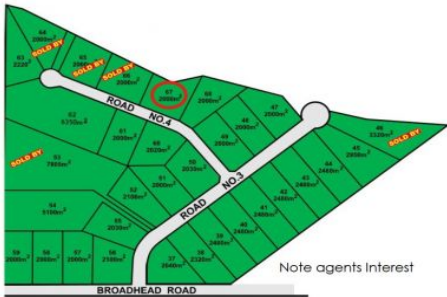

Broadview Estate Stage Two

67/6 Lovett Court Mudgee NSW

This is your last chance to secure half an acre in the desired Broadview Estate. Far larger than the average residential subdivision you can build your dream home in a family friendly Estate.

Lot 67 has a land area of 2000 sqm approximately.

There are positive building covenants in place to ensure the long term quality of the estate and all lots will have town services connected.

Situated on the southern edge of Mudgee most blocks enjoy a pleasant outlook. Close to the St Matthews school upgrade & only 5 kms from Mudgee's town centre.