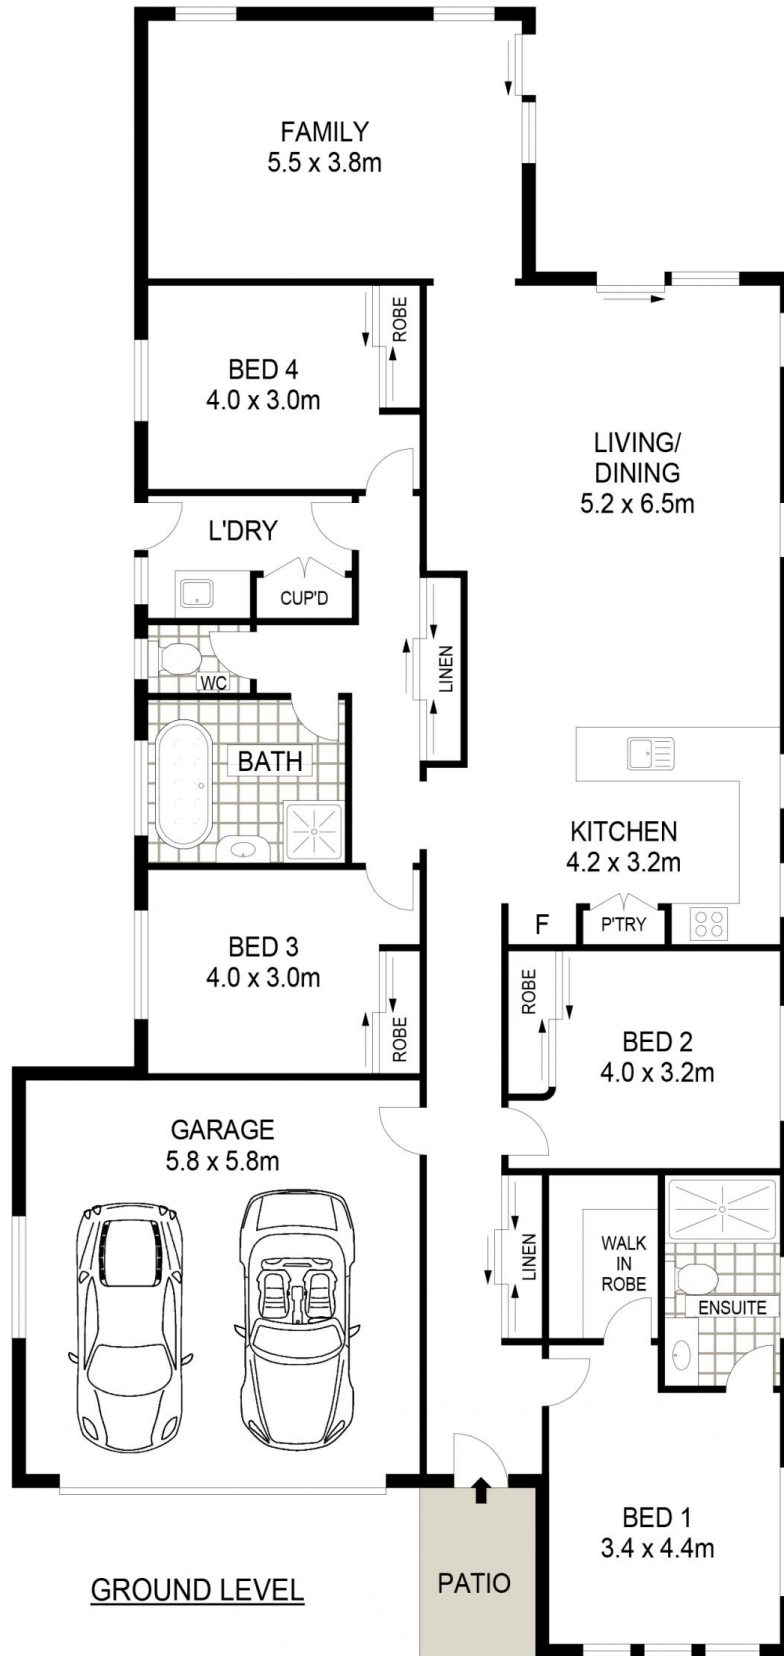

Alyse Pilley
02 6372 2222

Sara Perry
02 6372 2222

6 ALEXANDER DAWSON COURT

MUDGEE

Floor plans and rooms sizes are indicative only