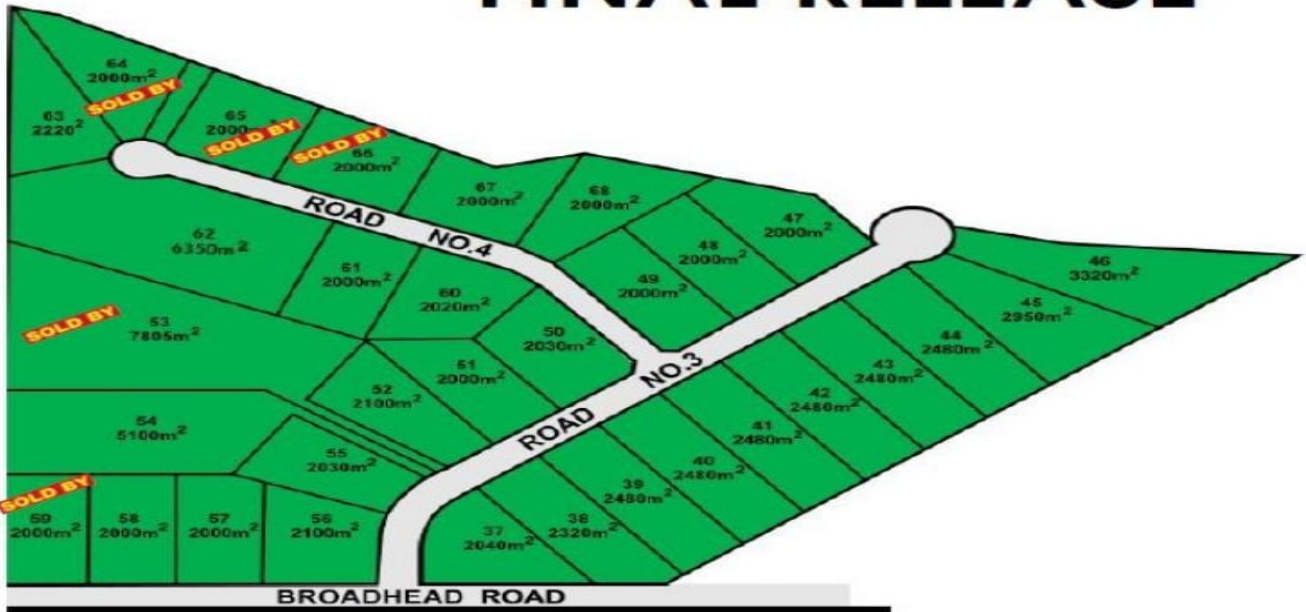

BROADVIEW ESTATE FINAL RELEASE

64/ Broadhead Road Mudgee NSW

This is your last chance to secure half an acre in the desired Broadview Estate. Far larger than the average residential subdivision you can build your dream home in a family friendly Estate.

This stage of 'Broadview' estate comprises of lots ranging in size from 2000sqm to 7805sqm approximately.

Lot 64 has a land area of 2000 sqm approximately.

There are positive building covenants in place to ensure the long term quality of the estate and all lots will have town services connected.

Situated on the southern edge of Mudgee most blocks enjoy a pleasant outlook. Close to the St Matthews school upgrade & only 5 kms from Mudgee's town centre.

Please note agent's interest.

Price : \$ 210,000
Land Size : 2000 sqm
View : <https://www.thepropertyshop.com.au/sale/nsw/dubbo-orana/mudgee/residential/land/5659730>