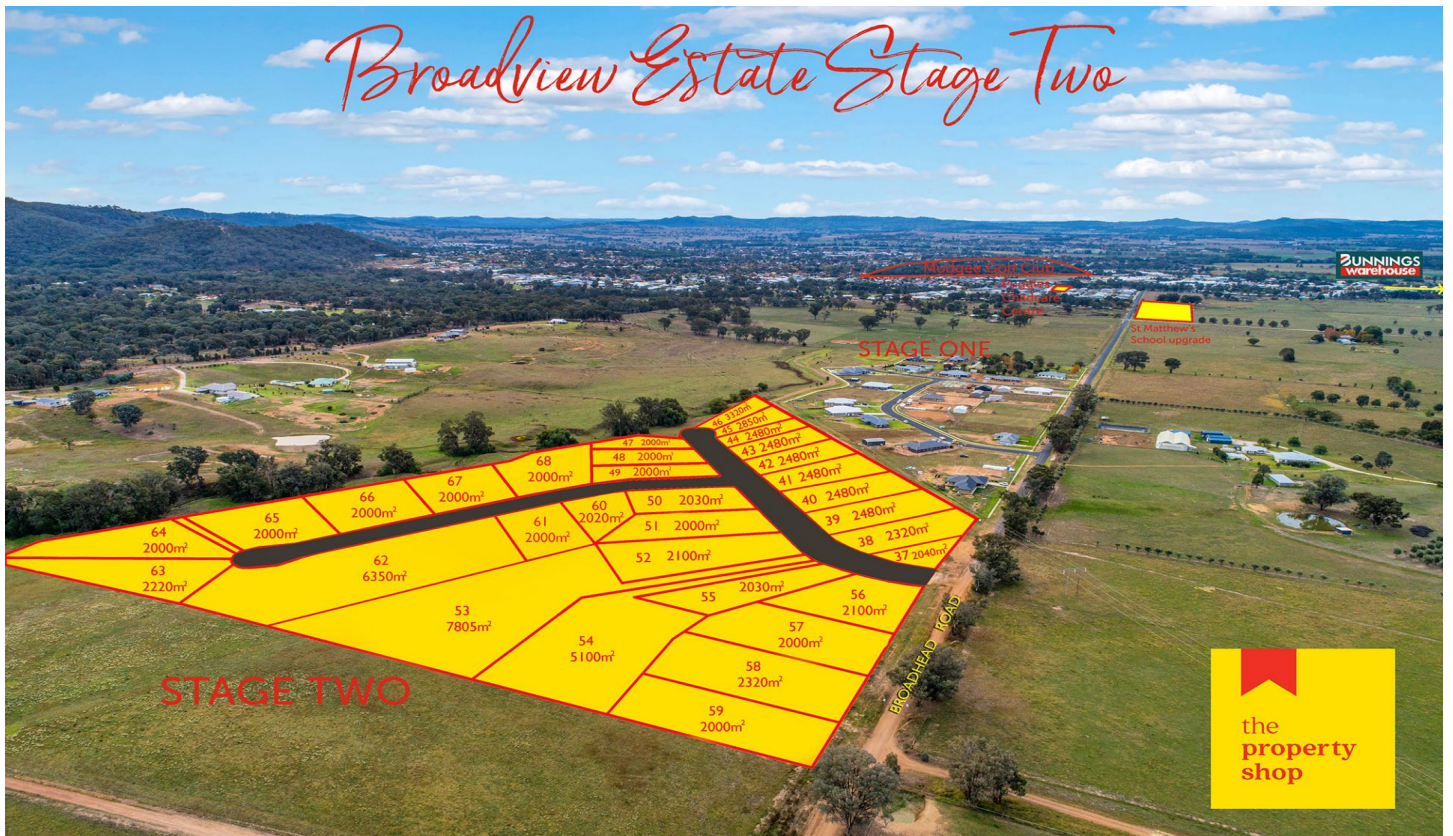

Broadview Estate Stage Two

44/ Broadhead Road Mudgee NSW

This is your last chance to secure half an acre in the desired Broadview Estate. Far larger than the average residential subdivision you can build your dream home in a family friendly Estate.

This stage of 'Broadview' estate comprises of 10 lots ranging in size from 2000sqm to 7805sqm approximately.

Lot 58 has a land area of 2480 sqm approximately.

There are positive building covenants in place to ensure the long term quality of the estate and all lots will have town services connected.

Situated on the southern edge of Mudgee most blocks enjoy a pleasant outlook. Close to the St Matthews school upgrade & only 5 kms from Mudgee's town centre.

Please note agent's interest

Price : \$ 185,000
Land Size : 2480 sqm
View : <https://www.thepropertyshop.com.au/sale/nsw/dubbo-orana/mudgee/residential/land/5659697>