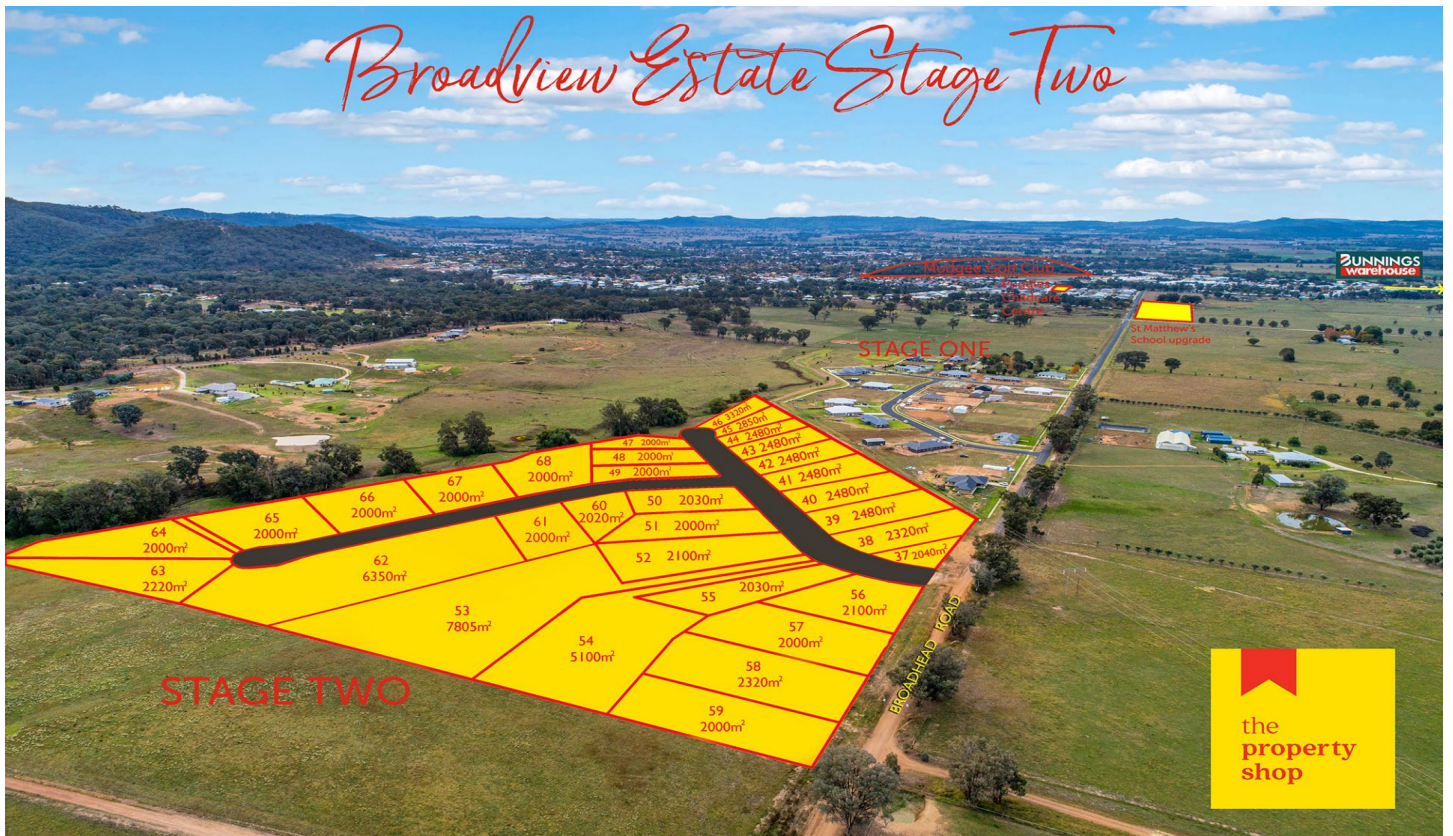

Broadview Estate Stage Two

43/ Broadhead Road Mudgee NSW

This is your last chance to secure half an acre in the desired Broadview Estate. Far larger than the average residential subdivision you can build your dream home in a family friendly Estate.

This stage of 'Broadview' estate comprises of 10 lots ranging in size from 2000sqm to 7805sqm approximately.

Lot 43 has a land area of 2480 sqm approximately.

There are positive building covenants in place to ensure the long term quality of the estate and all lots will have town services connected.

Situated on the southern edge of Mudgee most blocks enjoy a pleasant outlook. Close to the St Matthews school upgrade & only 5 kms from Mudgee's town centre.

Please note agent's interest

Price : \$ 185,000
Land Size : 2480 sqm
View : <https://www.thepropertyshop.com.au/sale/nsw/dubbo-orana/mudgee/residential/land/5659696>