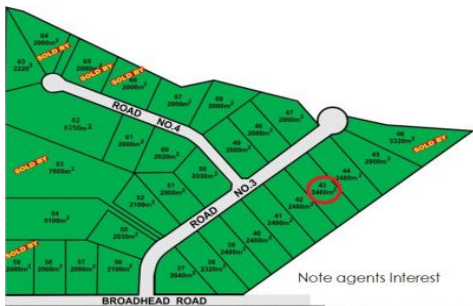

Broadview Estate Stage Two

43/ Broadhead Road Mudgee NSW

This is your last chance to secure half an acre in the desired Broadview Estate. Far larger than the average residential subdivision you can build your dream home in a family friendly Estate.

This stage of 'Broadview' estate comprises of 10 lots ranging in size from 2000sqm to 7805sqm approximately.

Lot 43 has a land area of 2480 sqm approximately.

There are positive building covenants in place to ensure the long term quality of the estate and all lots will have town services connected.

Situated on the southern edge of Mudgee most blocks enjoy a pleasant outlook. Close to the St Matthews school upgrade & only 5 kms from Mudgee's town centre.

Please note agent's interest

Price : \$ 185,000
Land Size : 2480 sqm
View : <https://www.thepropertyshop.com.au/sale/nsw/dubbo-orana/mudgee/residential/land/5659696>