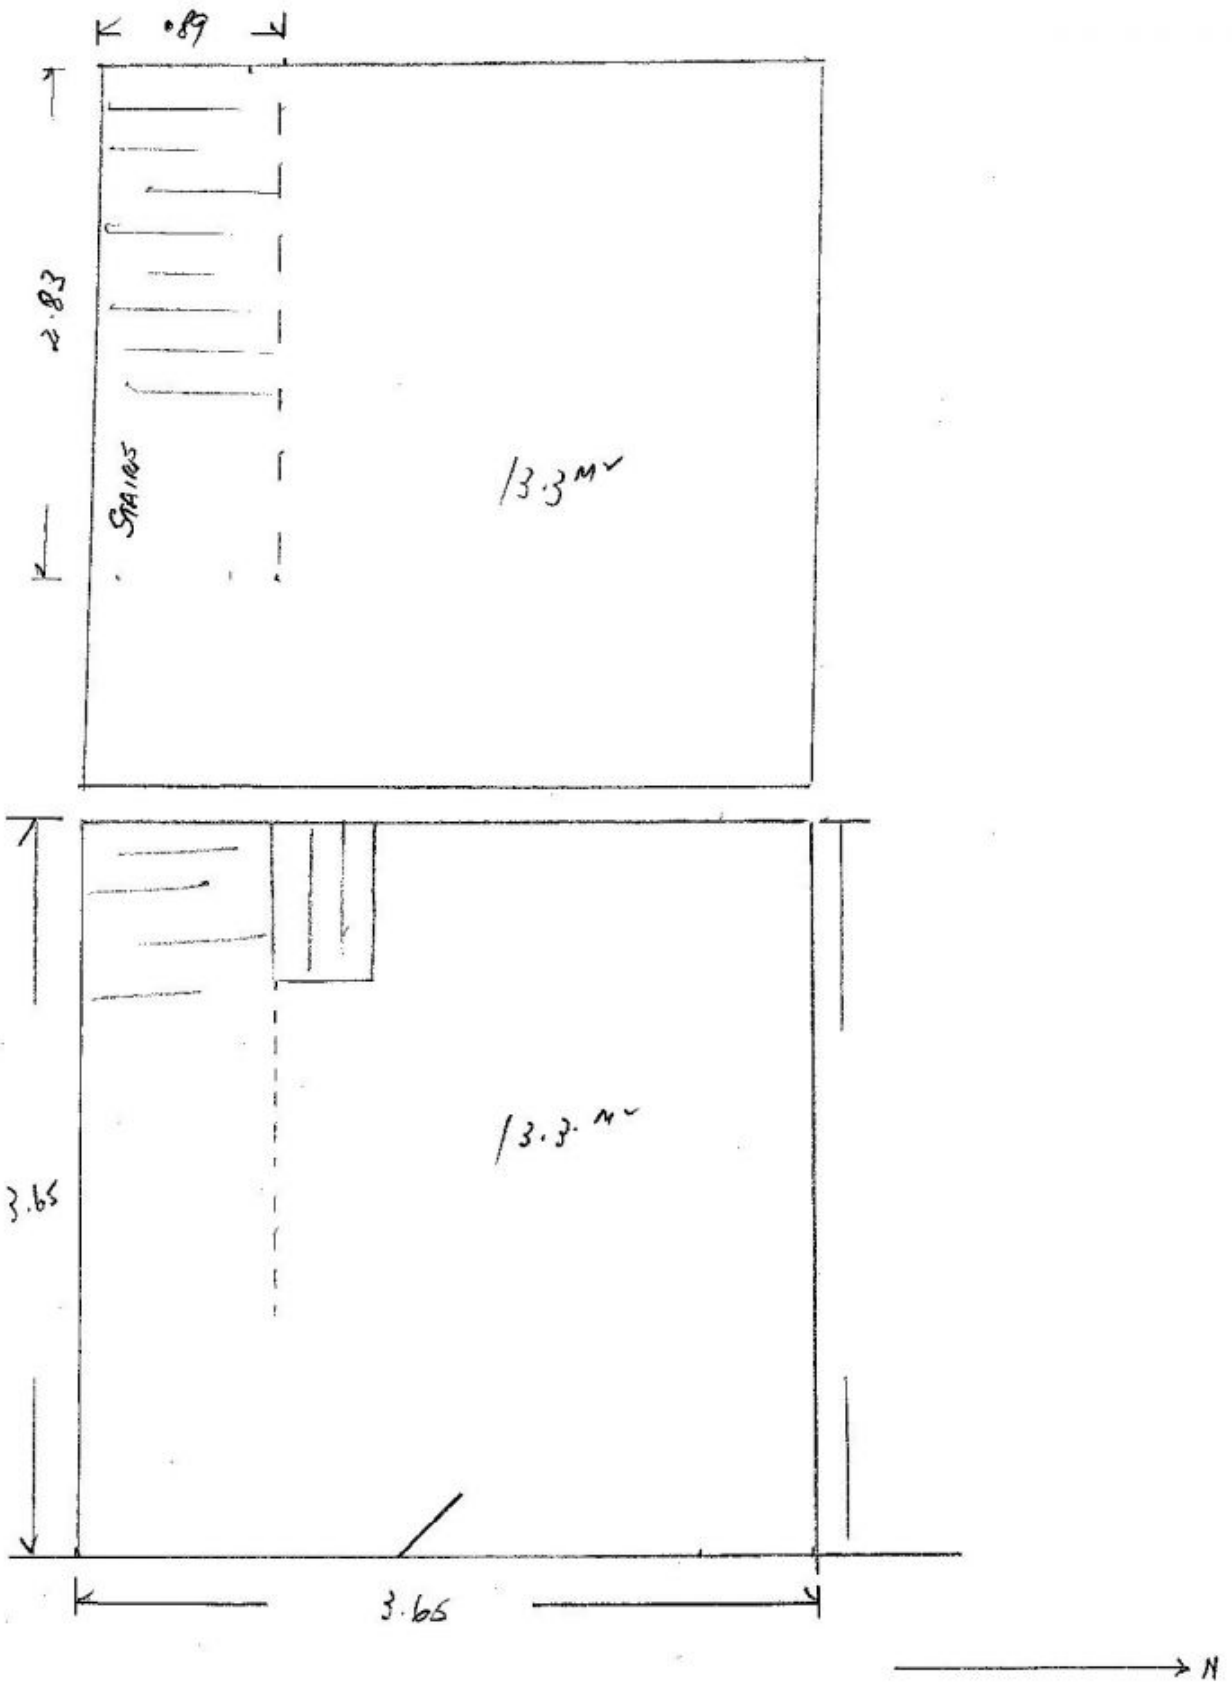

June Lewis
02 6372 2222

UNIT 6-16 PERRY ST.

PERRY ST.