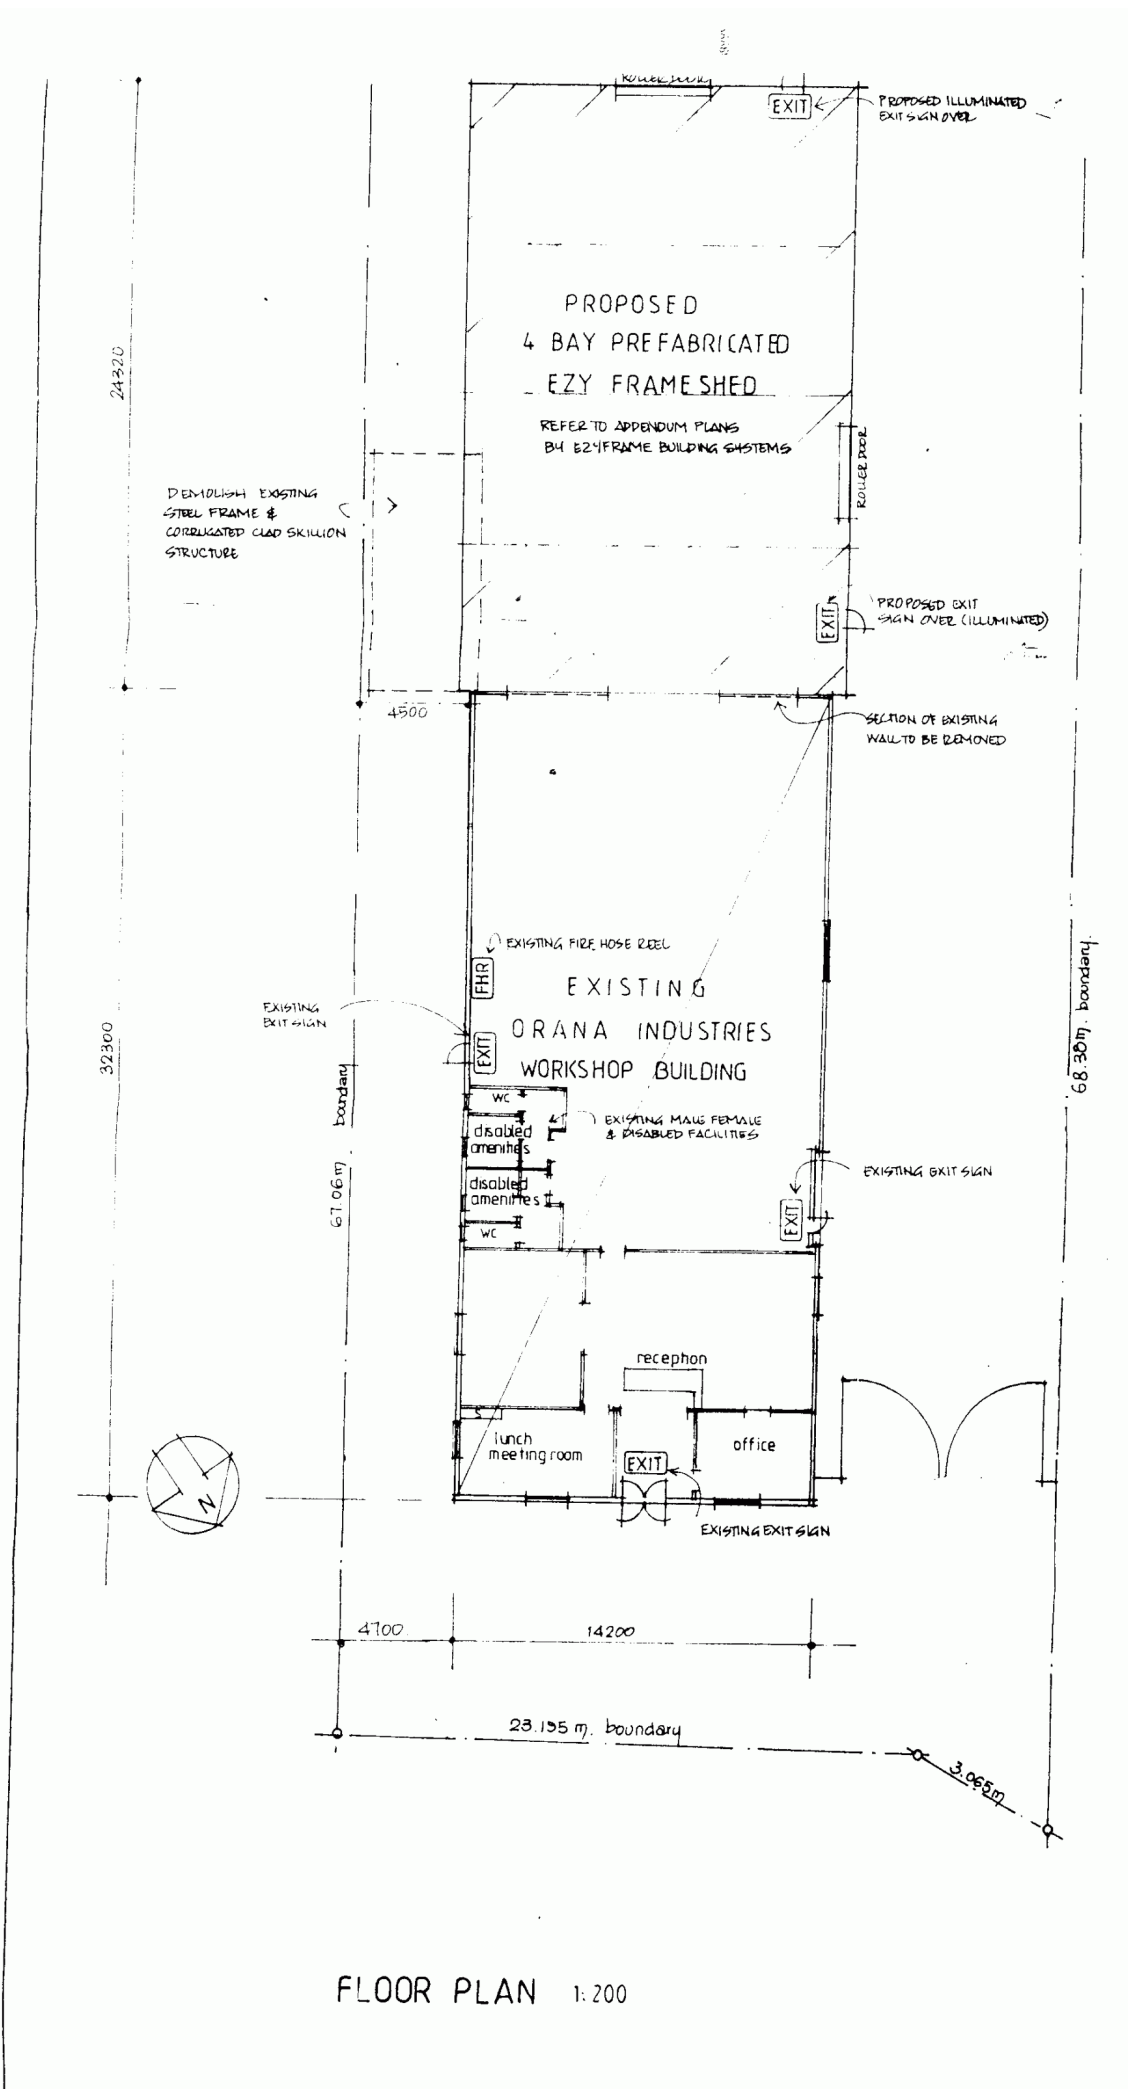

MUDGEE

RARE OPPORTUNITY TO LEASE HUGE INDUSTRIAL PREMISES ON HIGHWAY - EXCELLENT AMENITIES SHOWROOM AND WORKSHOP. AVAILABLE OCTOBER 2006. OPPOSITE NEW BULKY GOODS DEVELOPMENT.

10 

Building Size : 795 sqm
View : <https://www.thepropertyshop.com.au/lease/nsw/dubbo-orana/mudgee/commercial/industrial/5657124>

June Lewis
02 6372 2222

FLOOR PLAN 1:200